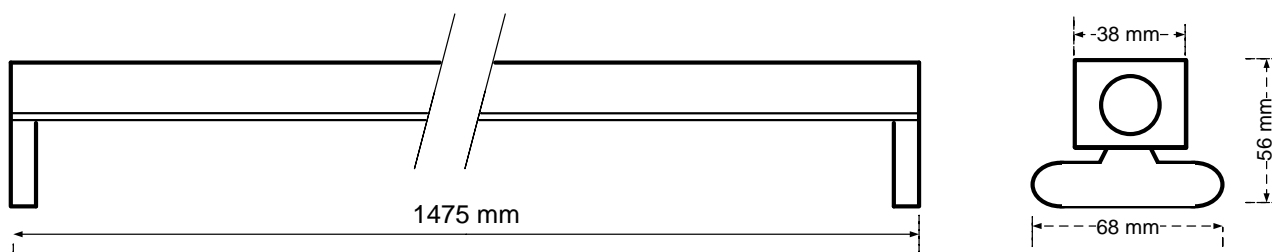

805-137

General Information

Order Code	805-137
Product Description	CYFELCO B T5 2X80 DIM
Application	Offices, shops, educational and public centres, etc.
Installation	Ceiling Surface Mounted Luminaire
Luminaire type	Slim Line Batten for T5 Lamps
Light Source	T5 Fluorescent Tube
Number of light sources	2 pcs (not included)
Gear	Vossloh-Schwabe Dimmable Electronic Ballast (HF)
Dimming	Dimmable
Standards	2014/30/EU Electromagnetic Compatibility Directive 2014/35/EU Low Voltage Directive
CE mark	Yes
Warranty	X years

Electrical Data

Lamp Power	80 W
Input voltage	220-240 V
Input Frequency	50-60 Hz
Protection class	Class I

Mechanical Characteristics

Housing Material	Sheet steel 0,5mm
Surface Finish	White powder coating (RAL 9003)
Ingress protection code	IP 20 [Finger-protected]
Mechanical impact protection code	IK03
Dimensions LxWxH	1475x38x56mm

Logistics

Packing	1 pc per resistant carton
Net weight	xx kg
Gross weight	xx kg
Volume	Xx m ³

Dimensional Drawing

ELMASCO INDUSTRIES S.A.

Head Office : 44 K. Palama, 14343 N. Chalkidona, Athens, Greece

Production Plant : Ag. Adrianos, 21100 Nafplio, Greece